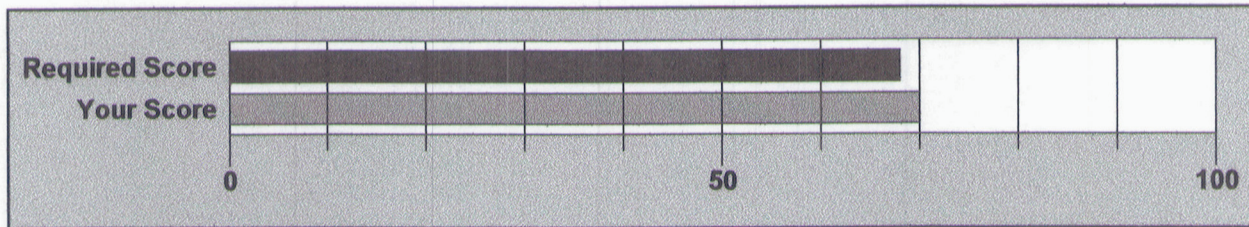

Citrix
MetaFrame version 1.8
Certification Exam

**Citrix MetaFrame 1.8 Certification Exam
 Examination Score Report**

CANDIDATE: LOUIS LOPEZ

CANDIDATE ID: ~~XXXXXXXXXX~~

DATE: November 12, 1999

REGISTRATION NUMBER: E10DTT4631

SITE NUMBER: TXE

EXAM: Citrix MetaFrame 1.8 Certification Exam

PASSING SCORE: 68 YOUR SCORE: 70 GRADE: Pass

This report shows the percentage of items in each section you answered correctly for the Citrix MetaFrame 1.8 Certification Exam test.